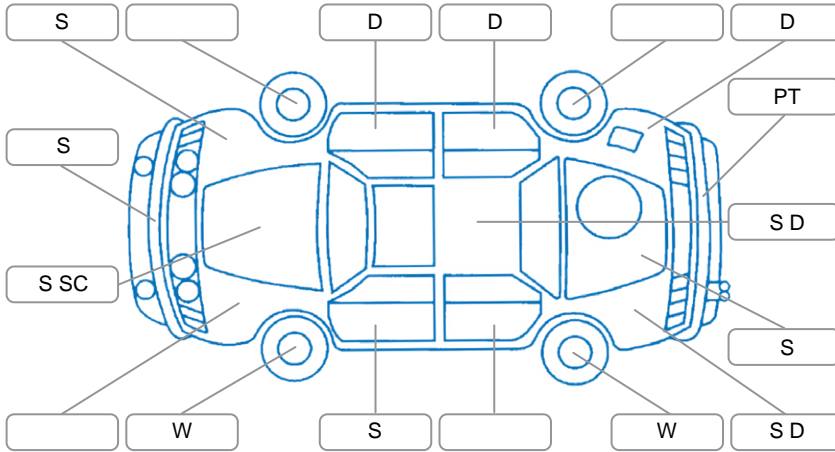

Report ID:	28,112,826	Version:	1
Created:	16 Apr 2026		

Make:	Holden	Model:	Commodore
Body Style:	Wagon	Year:	2020
Rego No.:	MTM634	Rego Expiry:	27 May 2026
WoF Expiry:		Odometer:	172,867 Kms
Good No.:	28112826	VIN:	W0VZM8EC8L1023673
Next Service:	184000	Service History:	No

Key

S = Scratch R = Rust C = Crack * = Decals W = Significant scuffs
 D = Dent PT = Paint defect P = Pin dent SC = Stone Chips

Note: some defects and blemishes may not be displayed in the diagram

Body Inspection Comments

Inside rear view mirror not secure.
 RF body seal torn.
 Boot trims after market hole.

Conditions During Body Inspection

Wet

Under Carriage and Under Bonnet Inspection Comments

2Wheel drive.

Interior Comments

Seats:	Good
Carpets:	Diver side torn.
Panels:	Average
Dashboard:	Good

General Comments

Road Conditions During Test Drive	Dry
Engine Timing Mechanism	Timing Chain
Evidence of Cam Belt Replacement	<input type="checkbox"/> Yes <input type="checkbox"/> No Kms
Inspected by:	Rajesh Mayan
Published by:	Rajesh Mayan
Inspection Date:	16 Apr 2026