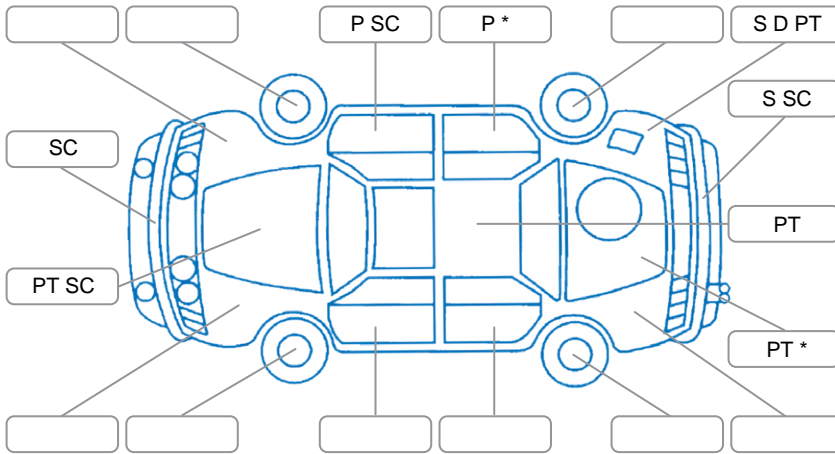

Report ID:	28,112,755	Version:	3
Created:	24 Apr 2026		

Make:	LDV	Model:	G10
Body Style:	Van	Year:	2020
Rego No.:	MZM528	Rego Expiry:	12 Mar 2026
WoF Expiry:	14 Oct 2026	Odometer:	66,362 Kms
Good No.:	28112755	VIN:	LSKG4GL1XLA060800
Next Service:	76,200kms	Service History:	No

Key
 S = Scratch R = Rust C = Crack * = Decals W = Significant scuffs
 D = Dent PT = Paint defect P = Pin dent SC = Stone Chips

Note: some defects and blemishes may not be displayed in the diagram

Body Inspection Comments

Conditions During Body Inspection: Dry

Under Carriage and Under Bonnet Inspection Comments

Interior Comments

Seats:	Good
Carpets:	Good
Panels:	Good
Dashboard:	Good

General Comments

Radio screen bubbling.

Road Conditions During Test Drive	Dry	
Engine Timing Mechanism	Timing Chain	
Evidence of Cam Belt Replacement	<input type="checkbox"/> Yes <input type="checkbox"/> No	Kms
Inspected by:	LukaAjitvan Woerden	
Published by:	Harry Dodds	
Inspection Date:	11 Apr 2026	