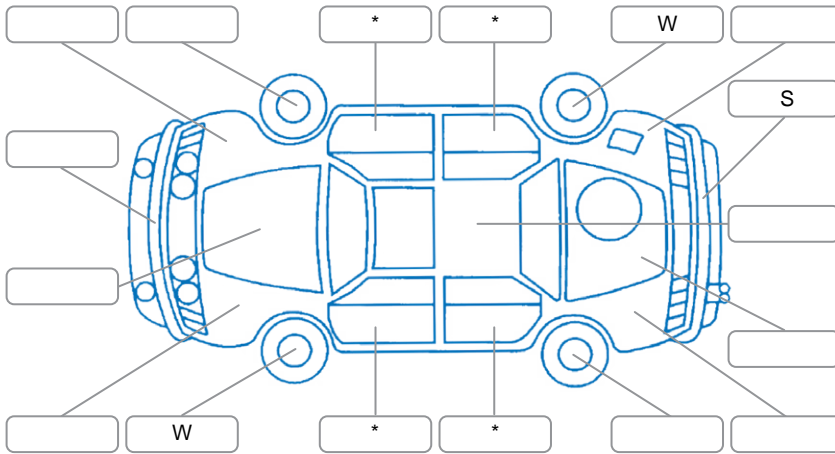

Report ID:	28,112,729	Version:	1
Created:	16 Apr 2026		

Make:	Polestar	Model:	Polestar 2
Body Style:	Hatchback	Year:	2023
Rego No.:	PUR478	Rego Expiry:	16 Mar 2027
WoF Expiry:	10 Apr 2027	Odometer:	25,516 Kms
Good No.:	28112729	VIN:	YSMVSEFA9PL143300
Next Service:	n/a	Service History:	No

Key

S = Scratch R = Rust C = Crack * = Decals W = Significant scuffs
 D = Dent PT = Paint defect P = Pin dent SC = Stone Chips

Note: some defects and blemishes may not be displayed in the diagram

Body Inspection Comments