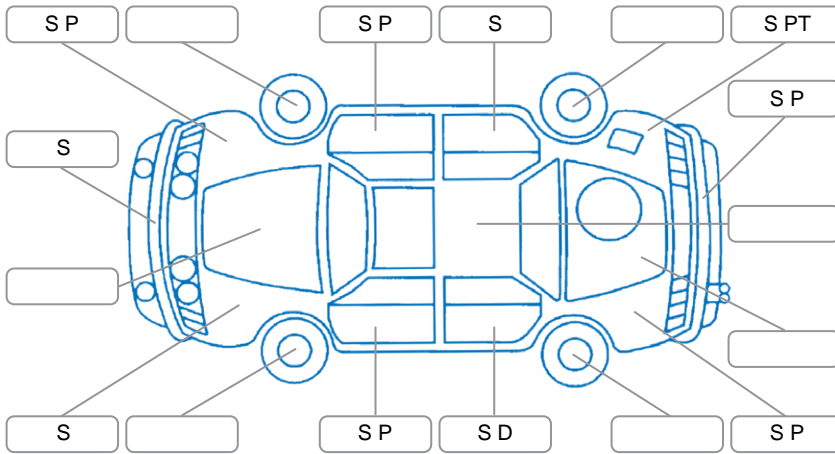

Report ID:	28,112,698	Version:	2
Created:	14 Apr 2026		

Make:	Mitsubishi	Model:	Triton
Body Style:	Utility	Year:	2007
Rego No.:	HEQ952	Rego Expiry:	09 Jun 2026
WoF Expiry:	14 Nov 2026	Odometer:	265,114 Kms
Good No.:	28112698	VIN:	7AT0CJ2PX13000756
Next Service:	273,000 Kms	Service History:	No

Key
 S = Scratch R = Rust C = Crack * = Decals W = Significant scuffs
 D = Dent PT = Paint defect P = Pin dent SC = Stone Chips

Note: some defects and blemishes may not be displayed in the diagram

Body Inspection Comments

Conditions During Body Inspection: Dry

Under Carriage and Under Bonnet Inspection Comments

Oil leaks.
 Diff fluid weep

Interior Comments

Seats:	Average
Carpets:	Average
Panels:	Poor
Dashboard:	Average

General Comments