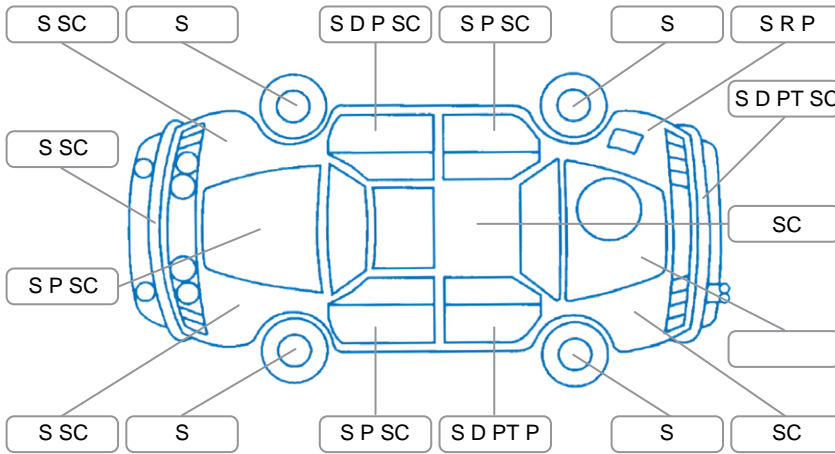

Report ID:	28,112,596	Version:	2
Created:	14 Apr 2026		

Make:	Mazda	Model:	Premacy
Body Style:	Wagon	Year:	2006
Rego No.:	HSE245	Rego Expiry:	10 Aug 2026
WoF Expiry:	10 Apr 2027	Odometer:	183,708 Kms
Good No.:	28112596	VIN:	7AT0C133X14131053
Next Service:	186,100 Kms	Service History:	No

Key

S = Scratch R = Rust C = Crack * = Decals W = Significant scuffs
 D = Dent PT = Paint defect P = Pin dent SC = Stone Chips

Note: some defects and blemishes may not be displayed in the diagram

Body Inspection Comments

Drivers door seal split.
 Stonechip in windscreen CVA.

Conditions During Body Inspection

Under Carriage and Under Bonnet Inspection Comments

Interior Comments

Seats:	Good
Carpets:	Good
Panels:	Good
Dashboard:	Good