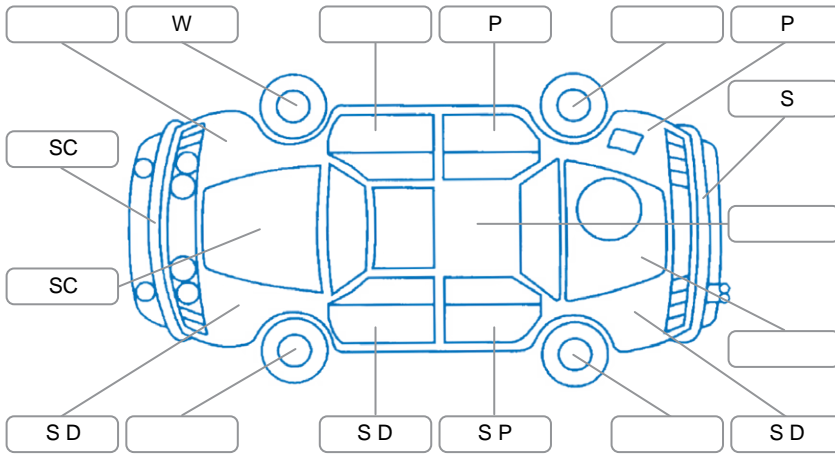

Report ID:	28,112,423	Version:	2
Created:	23 Apr 2026		

Make:	Mitsubishi	Model:	Eclipse Cross
Body Style:	SUV	Year:	2022
Rego No.:	PHM960	Rego Expiry:	20 Jun 2026
WoF Expiry:	07 May 2027	Odometer:	92,649 Kms
Good No.:	28112423	VIN:	JMFXDGL3WNZ001987
Next Service:	105,000km	Service History:	No

Key
 S = Scratch R = Rust C = Crack * = Decals W = Significant scuffs
 D = Dent PT = Paint defect P = Pin dent SC = Stone Chips

Note: some defects and blemishes may not be displayed in the diagram

Body Inspection Comments