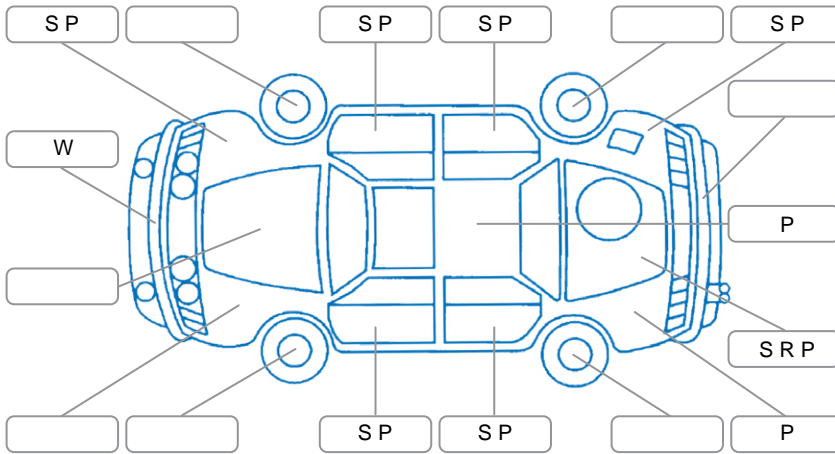

**Key**  
 S = Scratch    R = Rust    C = Crack    \* = Decals    W = Significant scuffs  
 D = Dent    PT = Paint defect    P = Pin dent    SC = Stone Chips

Note: some defects and blemishes may not be displayed in the diagram

### Body Inspection Comments

Misaligned rear bumper plastic trim

Conditions During Body Inspection