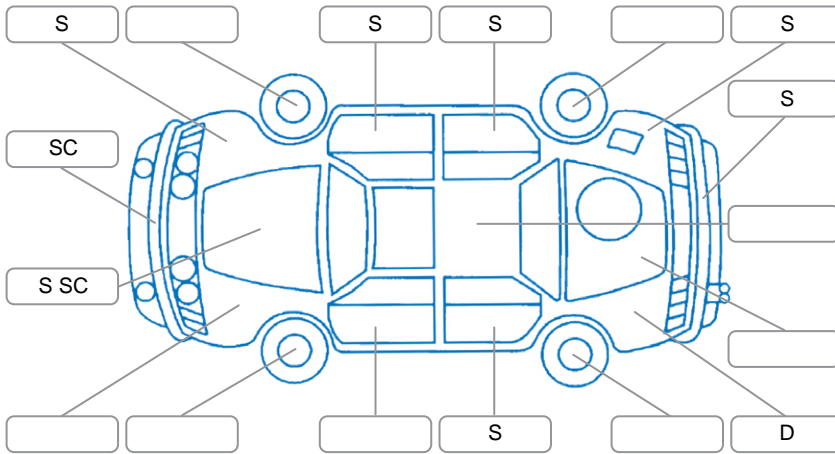

Report ID:	28,112,391	Version:	1
Created:	29 May 2026		

Make:	Ford	Model:	Territory
Body Style:	SUV	Year:	2011
Rego No.:	FRW931	Rego Expiry:	01 Jul 2026
WoF Expiry:	23 May 2027	Odometer:	242,796 Kms
Good No.:	28112391	VIN:	6FPAAAJGATAP47130
Next Service:	254000	Service History:	No

Key
 S = Scratch R = Rust C = Crack * = Decals W = Significant scuffs
 D = Dent PT = Paint defect P = Pin dent SC = Stone Chips

Note: some defects and blemishes may not be displayed in the diagram

Body Inspection Comments

Small chip in windscreen

Conditions During Body Inspection: Dry

Under Carriage and Under Bonnet Inspection Comments

Interior Comments

Seats:	Average
Carpets:	Average
Panels:	Average
Dashboard:	Average

General Comments