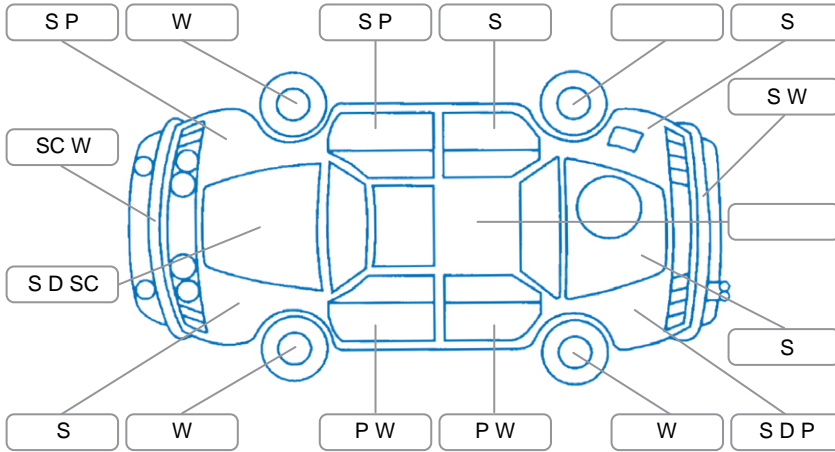

Report ID:	28,112,343	Version:	2
Created:	17 Apr 2026		

Make:	Mitsubishi	Model:	Outlander
Body Style:	SUV	Year:	2010
Rego No.:	FHZ403	Rego Expiry:	01 Jul 2026
WoF Expiry:	31 Mar 2027	Odometer:	283,377 Kms
Good No.:	28112343	VIN:	JMFXTCW5WAZ003082
Next Service:	16/04/27 or 293000	Service History:	No

**Key**

S = Scratch    R = Rust    C = Crack    \* = Decals    W = Significant scuffs  
 D = Dent    PT = Paint defect    P = Pin dent    SC = Stone Chips

Note: some defects and blemishes may not be displayed in the diagram