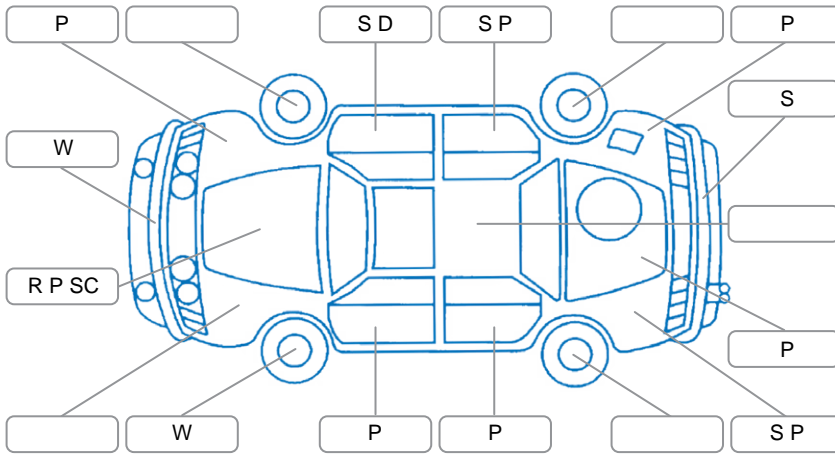

Report ID:	28,112,336	Version:	1
Created:	14 Apr 2026		

Make:	Mitsubishi	Model:	Outlander
Body Style:	SUV	Year:	2020
Rego No.:	MSW286	Rego Expiry:	15 Mar 2027
WoF Expiry:	19 Mar 2027	Odometer:	66,447 Kms
Good No.:	28112336	VIN:	JMFXMLGF6WLJ000228
Next Service:	70000	Service History:	Yes

Key

S = Scratch R = Rust C = Crack * = Decals W = Significant scuffs
 D = Dent PT = Paint defect P = Pin dent SC = Stone Chips

Note: some defects and blemishes may not be displayed in the diagram

Body Inspection Comments

Windscreen stone chips

Conditions During Body Inspection

Under Carriage and Under Bonnet Inspection Comments

Interior Comments

Seats:	Good
Carpets:	Good
Panels:	Good
Dashboard:	Good

General Comments

Road Conditions During Test Drive	Dry	
Engine Timing Mechanism	Timing Chain	
Evidence of Cam Belt Replacement	<input type="checkbox"/> Yes <input type="checkbox"/> No	Kms
Inspected by:	Phillip Russel-Waimotu	
Published by:	Phillip Russel-Waimotu	
Inspection Date:	14 Apr 2026	