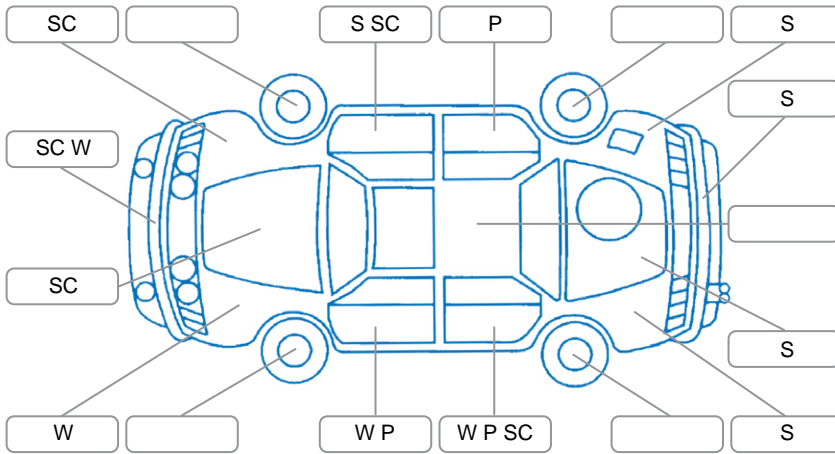

Key
 S = Scratch R = Rust C = Crack * = Decals W = Significant scuffs
 D = Dent PT = Paint defect P = Pin dent SC = Stone Chips

Note: some defects and blemishes may not be displayed in the diagram

Body Inspection Comments

Headlights fading. Reverse camera sits loose.

Conditions During Body Inspection Wet

Under Carriage and Under Bonnet Inspection Comments

Interior Comments

Seats:	Average
Carpets:	Average
Panels:	Average
Dashboard:	Average