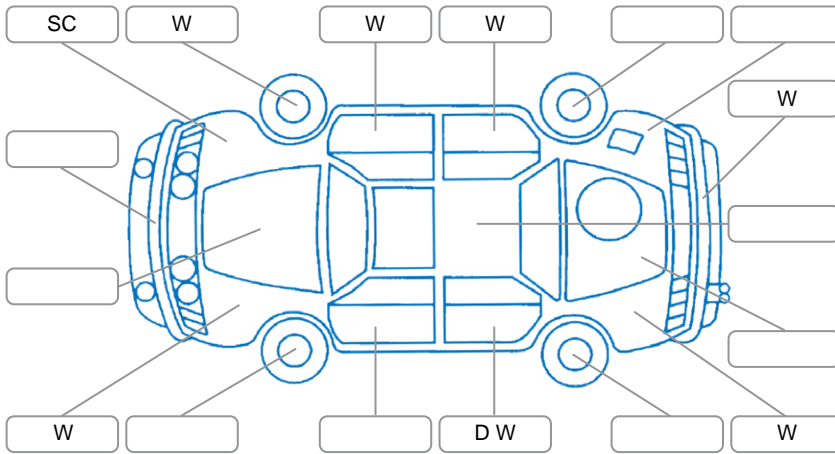

Report ID:	28,112,153	Version:	1
Created:	24 Apr 2026		

Make:	Nissan	Model:	Dualis
Body Style:	Wagon	Year:	2011
Rego No.:	JWP978	Rego Expiry:	03 Mar 2027
WoF Expiry:	28 Oct 2026	Odometer:	170,310 Kms
Good No.:	28112153	VIN:	7AT0DH7HX16305083
Next Service:	157,000km	Service History:	No

**Key**  
 S = Scratch    R = Rust    C = Crack    \* = Decals    W = Significant scuffs  
 D = Dent    PT = Paint defect    P = Pin dent    SC = Stone Chips

Note: some defects and blemishes may not be displayed in the diagram

### Under Carriage and Under Bonnet Inspection Comments

Engine oil leak  
 Left inner cv boot split and leaking grease  
 Underbody surface rust  
 Front wheel drive