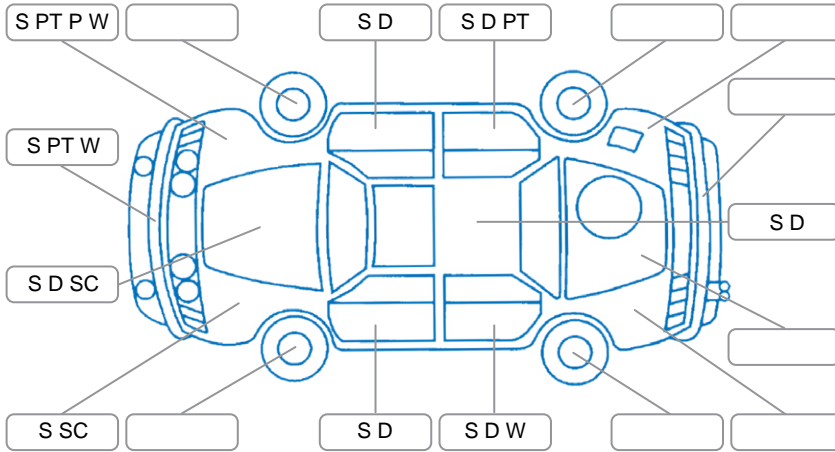

Report ID:	28,112,130	Version:	1
Created:	11 Apr 2026		

Make:	Mitsubishi	Model:	Triton
Body Style:	Utility	Year:	2017
Rego No.:	KHJ731	Rego Expiry:	14 Jun 2026
WoF Expiry:	10 Feb 2027	Odometer:	240,932 Kms
Good No.:	28112130	VIN:	MMAWYKL10HH001259
Next Service:	254300	Service History:	Yes

Key

S = Scratch R = Rust C = Crack * = Decals W = Significant scuffs
 D = Dent PT = Paint defect P = Pin dent SC = Stone Chips

Note: some defects and blemishes may not be displayed in the diagram

Body Inspection Comments

Front step plates worn. Front sills paint worn. L sill dents. L running board dented. Rear of cab dented. Left rear seatbelt missing. Left front seatbelt frayed. Good liner stained. Drivers door seal torn.

General Comments

Vehicle not test driven, no coolant in vehicle. Evidence of coolant leak from block. Oil leak from turbo.

Road Conditions During Test Drive	Dry	
Engine Timing Mechanism	Timing Chain	
Evidence of Cam Belt Replacement	<input type="checkbox"/> Yes <input type="checkbox"/> No	Kms
Inspected by:	Darren Beban	
Published by:	Darren Beban	
Inspection Date:	11 Apr 2026	