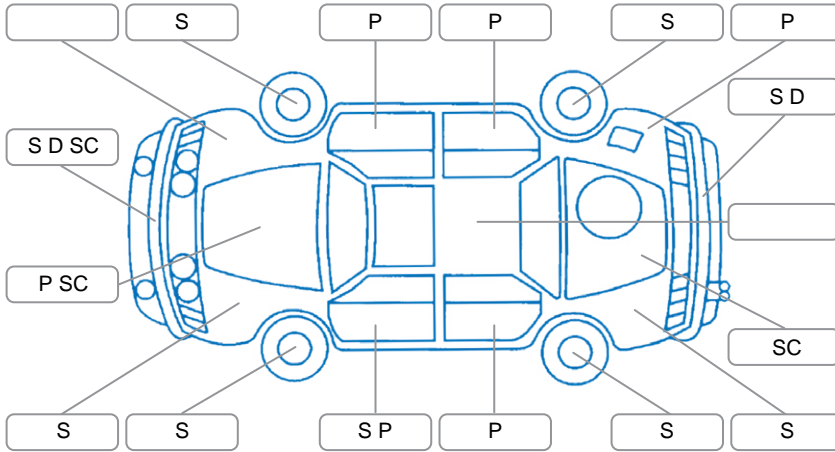

Key

S = Scratch R = Rust C = Crack * = Decals W = Significant scuffs
 D = Dent PT = Paint defect P = Pin dent SC = Stone Chips

Note: some defects and blemishes may not be displayed in the diagram

Body Inspection Comments

Front passenger door not sitting correctly needs refitting.

Conditions During Body Inspection

Dry

Under Carriage and Under Bonnet Inspection Comments

Interior Comments

Seats:	Average
Carpets:	Average
Panels:	Average
Dashboard:	Average