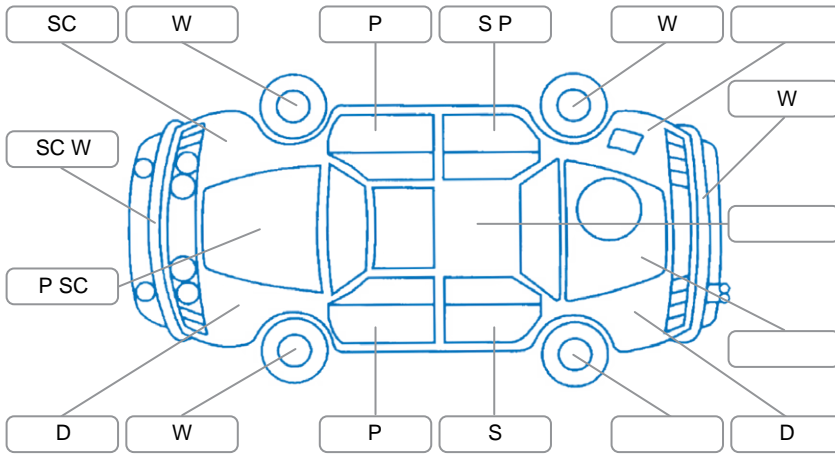

Report ID:	28,112,107	Version:	2
Created:	17 Apr 2026		

Make:	Subaru	Model:	Forester
Body Style:	SUV	Year:	2015
Rego No.:	JEP652	Rego Expiry:	17 Nov 2026
WoF Expiry:	12 Mar 2027	Odometer:	185,792 Kms
Good No.:	28112107	VIN:	JF2SJ9KC5FG053337
Next Service:	6/3/26 or 191250km	Service History:	Yes

Key
 S = Scratch R = Rust C = Crack * = Decals W = Significant scuffs
 D = Dent PT = Paint defect P = Pin dent SC = Stone Chips

Note: some defects and blemishes may not be displayed in the diagram

Body Inspection Comments

Missing RH front corner windscreen trim.

Conditions During Body Inspection Dry

Under Carriage and Under Bonnet Inspection Comments

Interior Comments

Seats:	Good
Carpets:	Good
Panels:	Good
Dashboard:	Good

General Comments