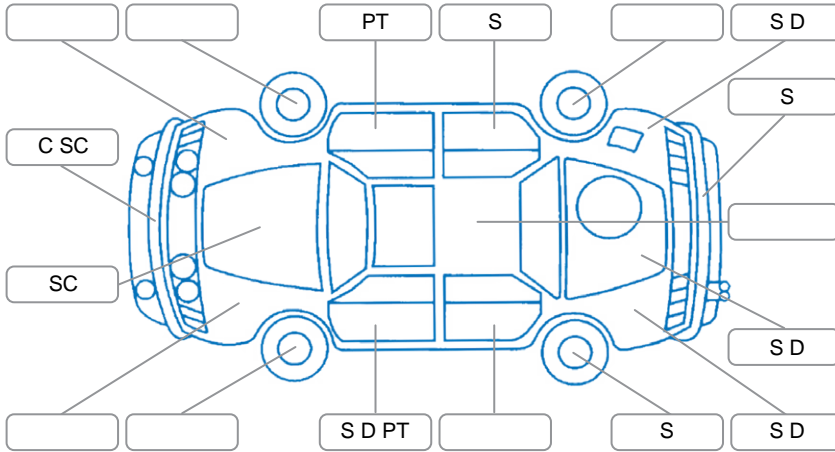

Report ID:	28,112,078	Version:	2
Created:	11 Apr 2026		

Make:	Toyota	Model:	Hiace
Body Style:	Minibus	Year:	2019
Rego No.:	MDJ784	Rego Expiry:	16 May 2026
WoF Expiry:	15 May 2026	Odometer:	62,722 Kms
Good No.:	28112078	VIN:	JTFHT02P905032055
Next Service:	66000	Service History:	Yes

**Key**

S = Scratch    R = Rust    C = Crack    \* = Decals    W = Significant scuffs  
 D = Dent    PT = Paint defect    P = Pin dent    SC = Stone Chips

Note: some defects and blemishes may not be displayed in the diagram