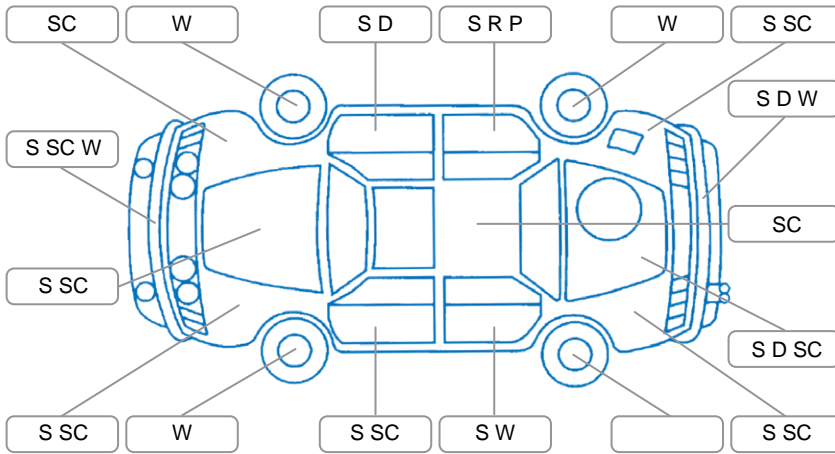

Report ID:	28,112,050	Version:	1
Created:	13 Apr 2026		

Make:	Nissan	Model:	Serena
Body Style:	Wagon	Year:	2011
Rego No.:	PJU340	Rego Expiry:	24 Jul 2026
WoF Expiry:	18 Oct 2026	Odometer:	192,927 Kms
Good No.:	28112050	VIN:	7AT0DH3FX22013936
Next Service:	191,100km	Service History:	No

**Key**  
 S = Scratch    R = Rust    C = Crack    \* = Decals    W = Significant scuffs  
 D = Dent    PT = Paint defect    P = Pin dent    SC = Stone Chips

Note: some defects and blemishes may not be displayed in the diagram