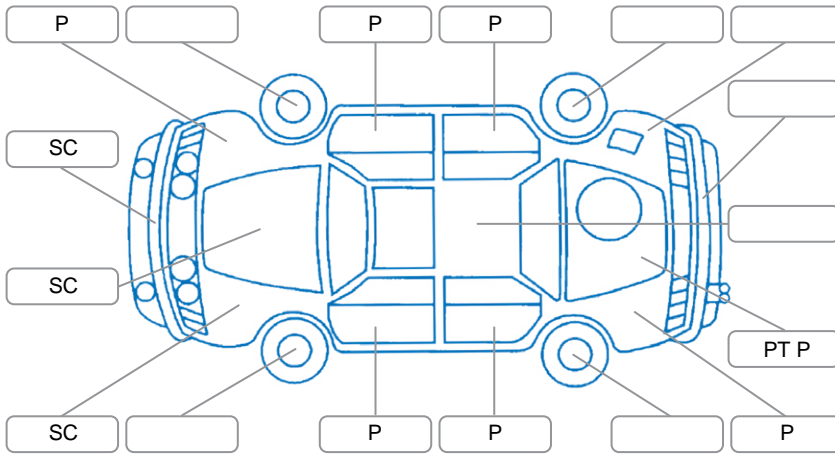

Key
 S = Scratch R = Rust C = Crack * = Decals W = Significant scuffs
 D = Dent PT = Paint defect P = Pin dent SC = Stone Chips

Note: some defects and blemishes may not be displayed in the diagram

Body Inspection Comments

Conditions During Body Inspection: Dry

Under Carriage and Under Bonnet Inspection Comments

Interior Comments

Seats:	Good
Carpets:	Good
Panels:	Good
Dashboard:	Good

General Comments

Road Conditions During Test Drive	Dry	
Engine Timing Mechanism	Timing Chain	
Evidence of Cam Belt Replacement	<input type="checkbox"/> Yes <input type="checkbox"/> No	Kms
Inspected by:	LukaAjitvan Woerden	
Published by:	LukaAjitvan Woerden	
Inspection Date:	16 Apr 2026	