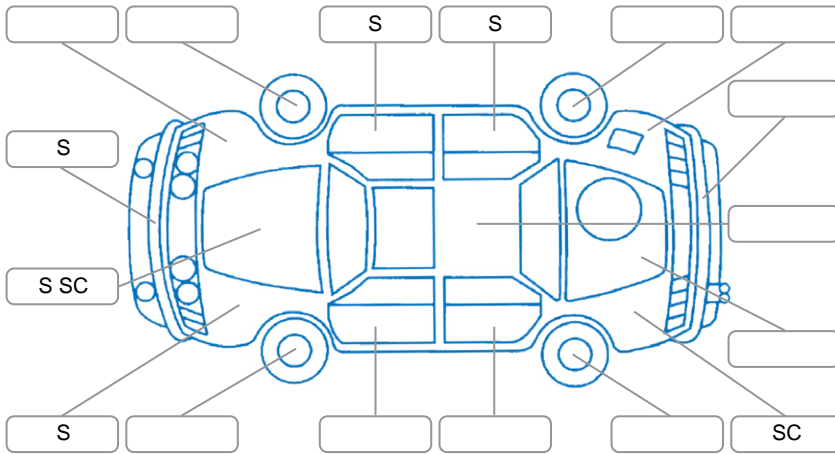

Report ID:	28,111,952	Version:	1
Created:	14 Apr 2026		

Make:	Hyundai	Model:	Ix35
Body Style:	SUV	Year:	2013
Rego No.:	HED869	Rego Expiry:	27 Jun 2026
WoF Expiry:	10 Dec 2026	Odometer:	174,890 Kms
Good No.:	28111952	VIN:	KMHJU81VSDU781363
Next Service:	179000	Service History:	No

Key
 S = Scratch R = Rust C = Crack * = Decals W = Significant scuffs
 D = Dent PT = Paint defect P = Pin dent SC = Stone Chips

Note: some defects and blemishes may not be displayed in the diagram

Body Inspection Comments

Average

Conditions During Body Inspection

Wet

Under Carriage and Under Bonnet Inspection Comments

Window master switch not working.
 Front right park light not working.
 Oil sump leaking.
 Front brake pads low.