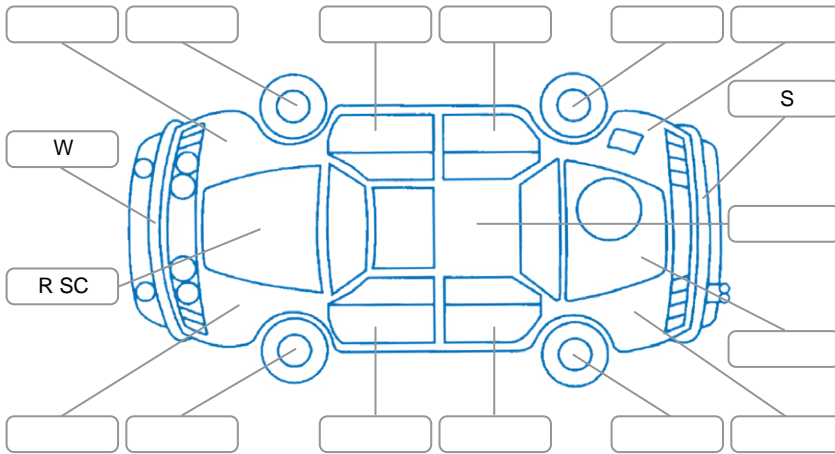

Report ID:	28,111,947	Version:	3
Created:	17 Jun 2026		

Make:	Mazda	Model:	Premacy
Body Style:	SUV	Year:	2017
Rego No.:		Rego Expiry:	
WoF Expiry:	10 Jun 2027	Odometer:	110,104 Kms
Good No.:	28111947	VIN:	7AT0C133X26139830
Next Service:	120,096	Service History:	No

Key
 S = Scratch R = Rust C = Crack * = Decals W = Significant scuffs
 D = Dent PT = Paint defect P = Pin dent SC = Stone Chips

Note: some defects and blemishes may not be displayed in the diagram

Body Inspection Comments

Windscreen stone chip in CVA

Conditions During Body Inspection

Dry

Under Carriage and Under Bonnet Inspection Comments

Interior Comments

Seats:	Good
Carpets:	Good
Panels:	Good
Dashboard:	Good

General Comments