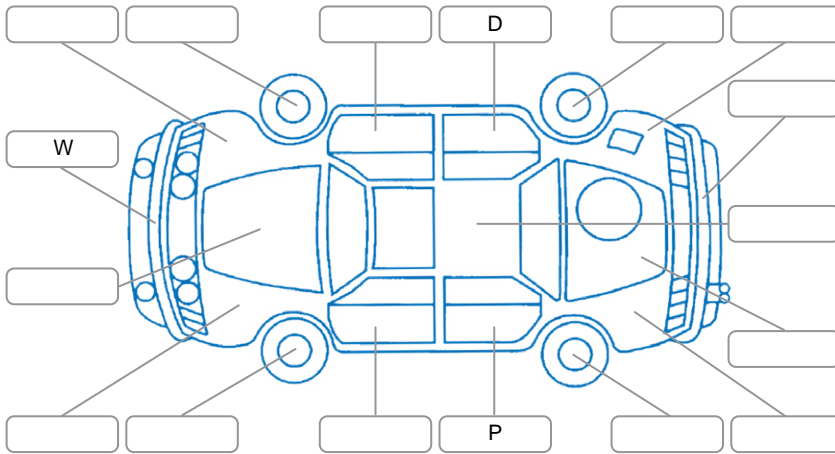

Report ID:	28,111,883	Version:	1
Created:	21 May 2026		

Make:	Nissan	Model:	Serena
Body Style:	Wagon	Year:	2016
Rego No.:		Rego Expiry:	
WoF Expiry:	13 May 2027	Odometer:	80,713 Kms
Good No.:	28111883	VIN:	7AT0DH3FX26297244
Next Service:	80,711	Service History:	No

**Key**

S = Scratch    R = Rust    C = Crack    \* = Decals    W = Significant scuffs  
 D = Dent    PT = Paint defect    P = Pin dent    SC = Stone Chips

Note: some defects and blemishes may not be displayed in the diagram