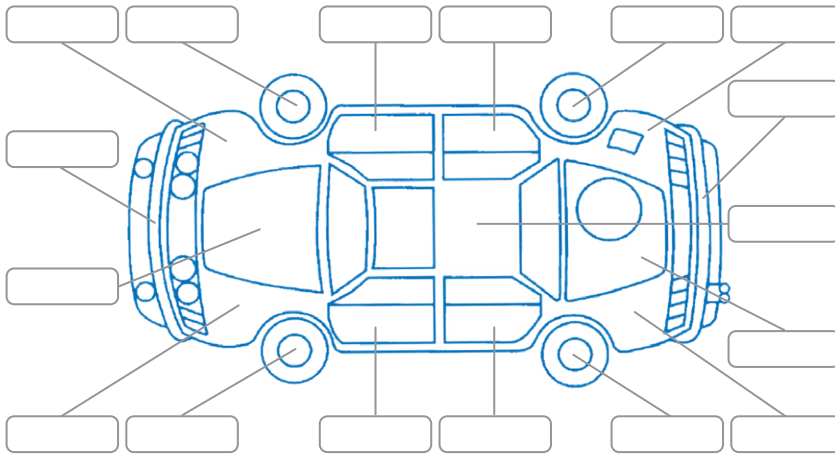

Report ID:	28,111,877	Version:	1
Created:	18 May 2026		

Make:	Subaru	Model:	XV
Body Style:		Year:	2021
Rego No.:		Rego Expiry:	
WoF Expiry:		Odometer:	96,310 Kms
Good No.:	28111877	VIN:	
Next Service:	106309	Service History:	No

**Key**

S = Scratch    R = Rust    C = Crack    \* = Decals    W = Significant scuffs  
 D = Dent    PT = Paint defect    P = Pin dent    SC = Stone Chips

Note: some defects and blemishes may not be displayed in the diagram