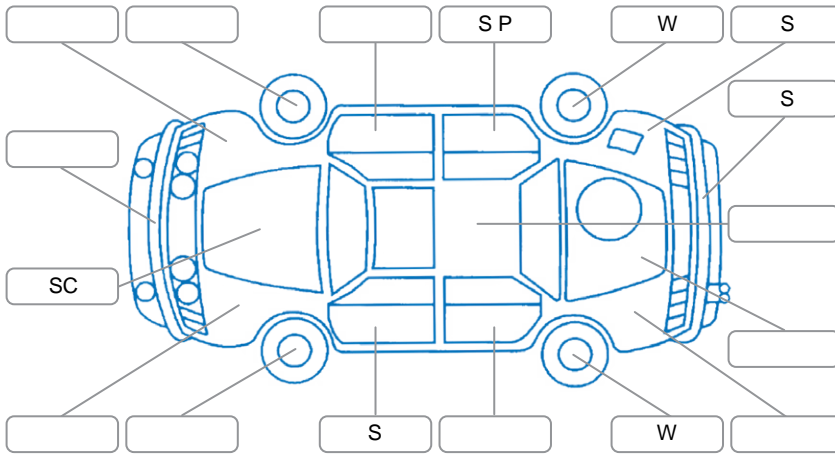

Report ID:	28,111,812	Version:	2
Created:	08 Jun 2026		

Make:	Nissan	Model:	Note
Body Style:	Hatchback	Year:	2022
Rego No.:		Rego Expiry:	
WoF Expiry:	22 May 2027	Odometer:	83,884 Kms
Good No.:	28111812	VIN:	7AT0DH79X26061427
Next Service:	93,877 Kms	Service History:	No

Key
 S = Scratch R = Rust C = Crack * = Decals W = Significant scuffs
 D = Dent PT = Paint defect P = Pin dent SC = Stone Chips

Note: some defects and blemishes may not be displayed in the diagram

Body Inspection Comments

Conditions During Body Inspection: Dry

Under Carriage and Under Bonnet Inspection Comments

2WD

Interior Comments

Seats:	Good
Carpets:	Good
Panels:	Good
Dashboard:	Good

General Comments

Road Conditions During Test Drive	Dry		
Engine Timing Mechanism	Timing Chain		
Evidence of Cam Belt Replacement	<input type="checkbox"/> Yes	<input type="checkbox"/> No	Kms
Inspected by:	Hoani Saunders		
Published by:	Ryan Stanley		
Inspection Date:	27 May 2026		