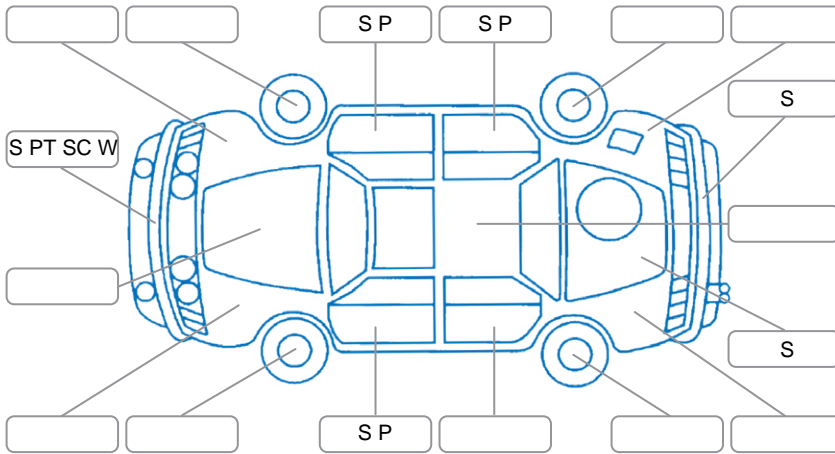

Report ID:	28,111,780	Version:	3
Created:	19 Jun 2026		

Make:	Toyota	Model:	Alphard
Body Style:	SUV	Year:	2013
Rego No.:		Rego Expiry:	
WoF Expiry:	22 May 2027	Odometer:	71,010 Kms
Good No.:	28111780	VIN:	7AT0H65MX26263044
Next Service:	80988	Service History:	No

Key
 S = Scratch R = Rust C = Crack * = Decals W = Significant scuffs
 D = Dent PT = Paint defect P = Pin dent SC = Stone Chips

Note: some defects and blemishes may not be displayed in the diagram

Body Inspection Comments