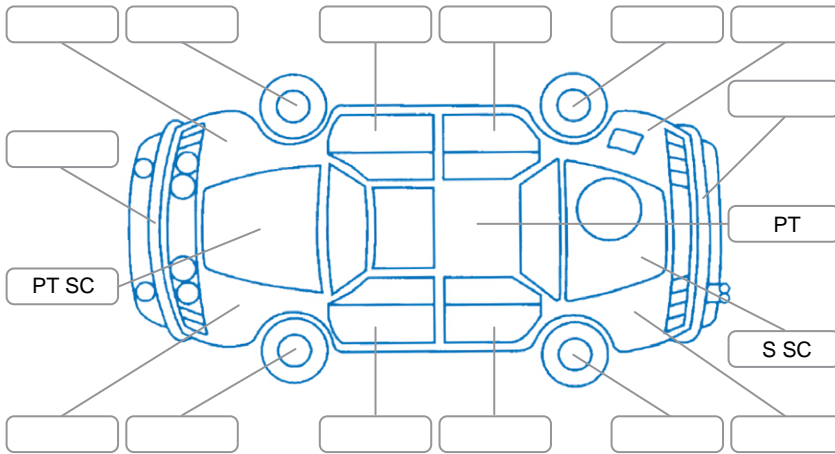

Report ID:	28,111,746	Version:	1
Created:	28 Jun 2026		

Make:	Toyota	Model:	Alphard
Body Style:	SUV	Year:	2012
Rego No.:		Rego Expiry:	
WoF Expiry:	19 Jun 2027	Odometer:	92,487 Kms
Good No.:	28111746	VIN:	7AT0H65MX26214542
Next Service:	102000	Service History:	No

Key
 S = Scratch R = Rust C = Crack * = Decals W = Significant scuffs
 D = Dent PT = Paint defect P = Pin dent SC = Stone Chips

Note: some defects and blemishes may not be displayed in the diagram

Body Inspection Comments