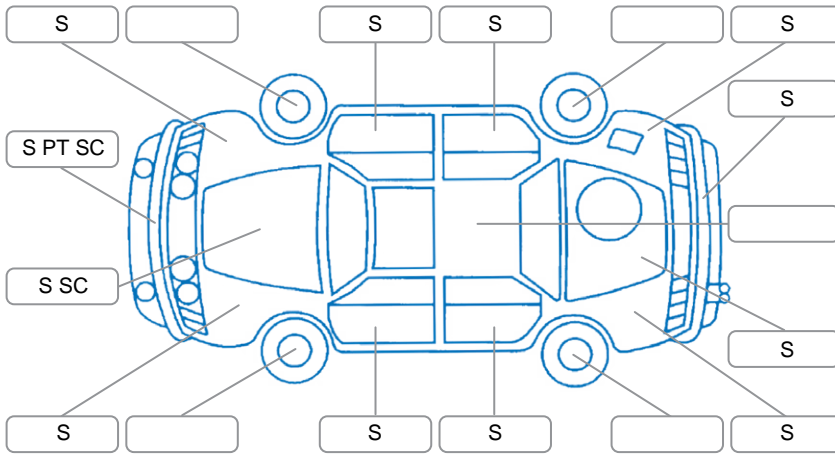

Report ID:	28,111,722	Version:	2
Created:	08 May 2026		

Make:	Mitsubishi	Model:	Outlander
Body Style:	Wagon	Year:	2010
Rego No.:	QNJ667	Rego Expiry:	15 Jan 2026
WoF Expiry:	16 Apr 2025	Odometer:	183,476 Kms
Good No.:	28111722	VIN:	7AT0CJ3MX23402891
Next Service:		Service History:	No

Key
 S = Scratch R = Rust C = Crack * = Decals W = Significant scuffs
 D = Dent PT = Paint defect P = Pin dent SC = Stone Chips

Note: some defects and blemishes may not be displayed in the diagram

Body Inspection Comments

- Rear tyres worn thru to canvas

Interior Comments

Seats:	Poor
Carpets:	Poor
Panels:	Poor
Dashboard:	Poor

General Comments

- Windscreen cracked left side
- Knock in engine when cold started

Road Conditions During Test Drive	Dry
Engine Timing Mechanism	Timing Chain
Evidence of Cam Belt Replacement	<input type="checkbox"/> Yes <input type="checkbox"/> No Kms
Inspected by:	Kris Milne
Published by:	Kris Milne
Inspection Date:	10 Apr 2026