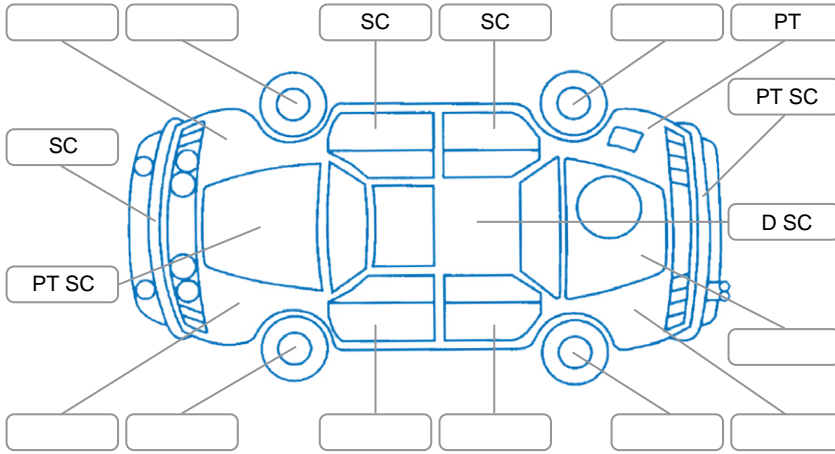

Report ID:	28,111,693	Version:	2
Created:	11 Jun 2026		

Make:	Toyota	Model:	Vellfire
Body Style:	Wagon	Year:	2014
Rego No.:		Rego Expiry:	
WoF Expiry:	28 May 2027	Odometer:	96,161 Kms
Good No.:	28111693	VIN:	7AT0H65MX26326446
Next Service:	106,150 Kms	Service History:	No

**Key**

S = Scratch    R = Rust    C = Crack    \* = Decals    W = Significant scuffs  
 D = Dent    PT = Paint defect    P = Pin dent    SC = Stone Chips

Note: some defects and blemishes may not be displayed in the diagram

**Body Inspection Comments**

Headlights delaminating.

Conditions During Body Inspection

Dry

**Under Carriage and Under Bonnet Inspection Comments**

**Interior Comments**

Seats:	Good
Carpets:	Good
Panels:	Good
Dashboard:	Good

**General Comments**

Steering wheel controls fail - to be repaired.

Road Conditions During Test Drive    Dry

Engine Timing Mechanism    Timing Chain

Evidence of Cam Belt Replacement     Yes     No    Kms

Inspected by: Caleb Spicer Lee