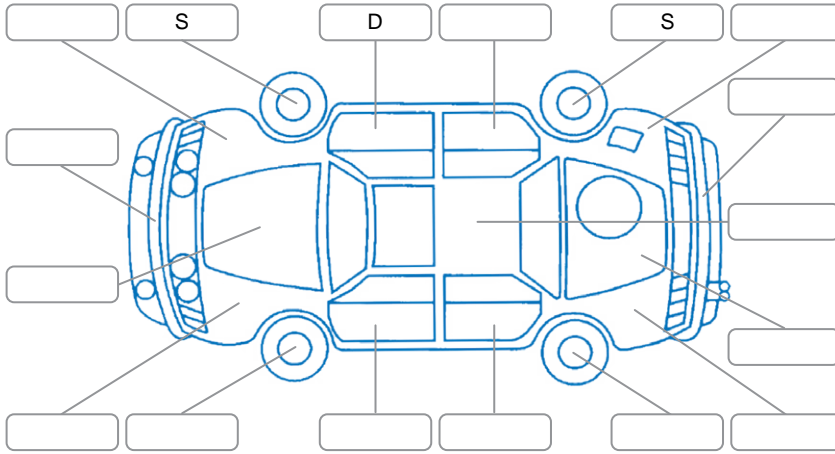

Report ID:	28,111,686	Version:	3
Created:	16 Jun 2026		

Make:	Subaru	Model:	Levorg
Body Style:	SUV	Year:	2016
Rego No.:		Rego Expiry:	
WoF Expiry:	02 Jun 2027	Odometer:	78,419 Kms
Good No.:	28111686	VIN:	7AT0GF22X26068466
Next Service:	88,408km	Service History:	No

Key

S = Scratch R = Rust C = Crack * = Decals W = Significant scuffs
 D = Dent PT = Paint defect P = Pin dent SC = Stone Chips

Note: some defects and blemishes may not be displayed in the diagram

Body Inspection Comments

Conditions During Body Inspection Dry

Under Carriage and Under Bonnet Inspection Comments

Interior Comments

Seats:	Good
Carpets:	Good
Panels:	Good
Dashboard:	Good

General Comments

Road Conditions During Test Drive	Dry	
Engine Timing Mechanism	Timing Chain	
Evidence of Cam Belt Replacement	<input type="checkbox"/> Yes <input type="checkbox"/> No	Kms
Inspected by:	Blair Robertson	
Published by:	Harry Dodds	
Inspection Date:	05 Jun 2026	