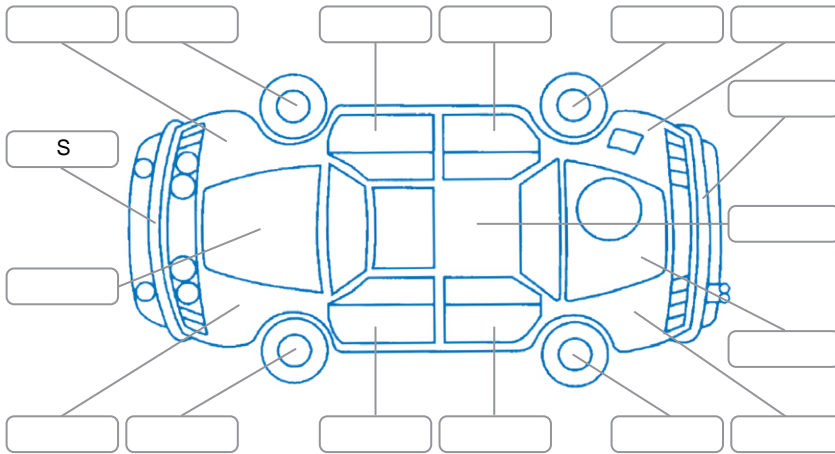

Make:	Nissan	Model:	Note
Body Style:	Hatchback	Year:	2021
Rego No.:		Rego Expiry:	
WoF Expiry:	15 May 2027	Odometer:	19,290 Kms
Good No.:	28111664	VIN:	7AT0DH79X26055275
Next Service:	29,259kms	Service History:	No

Key
 S = Scratch R = Rust C = Crack * = Decals W = Significant scuffs
 D = Dent PT = Paint defect P = Pin dent SC = Stone Chips

Note: some defects and blemishes may not be displayed in the diagram

Body Inspection Comments