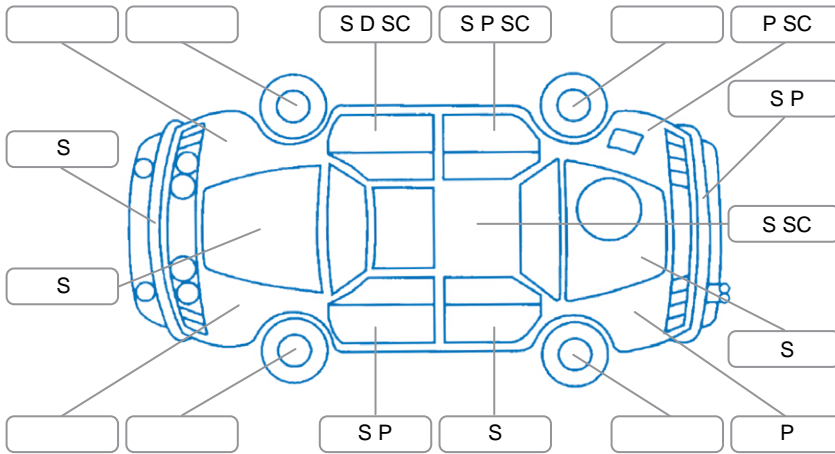

Report ID:	28,111,655	Version:	5
Created:	02 Jul 2026		

Make:	Mazda	Model:	Premacy
Body Style:	SUV	Year:	2016
Rego No.:		Rego Expiry:	
WoF Expiry:	25 Jun 2027	Odometer:	61,775 Kms
Good No.:	28111655	VIN:	7AT0C133X26132520
Next Service:	71,771 Kms	Service History:	No

Key
 S = Scratch R = Rust C = Crack * = Decals W = Significant scuffs
 D = Dent PT = Paint defect P = Pin dent SC = Stone Chips

Note: some defects and blemishes may not be displayed in the diagram

Body Inspection Comments