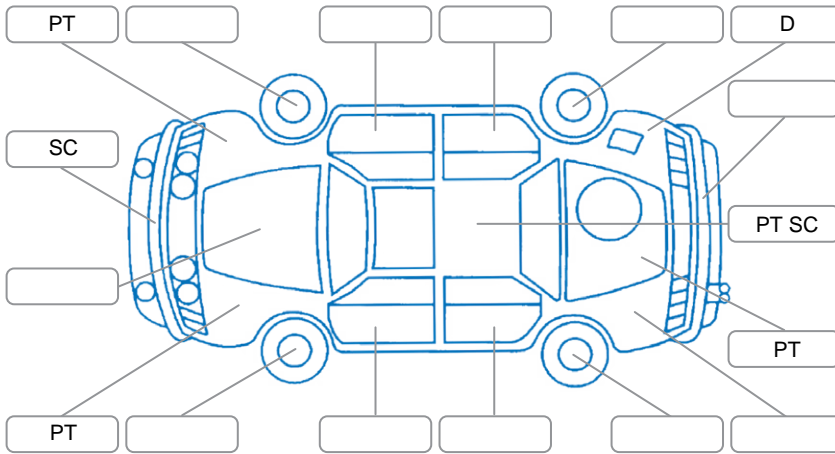

Report ID:	28,111,640	Version:	2
Created:	15 Jun 2026		

Make:	Nissan	Model:	Note
Body Style:	Hatchback	Year:	2017
Rego No.:		Rego Expiry:	
WoF Expiry:	05 Jun 2027	Odometer:	32,603 Kms
Good No.:	28111640	VIN:	7AT0DH79X26080488
Next Service:	42,476 Kms	Service History:	No

**Key**  
 S = Scratch    R = Rust    C = Crack    \* = Decals    W = Significant scuffs  
 D = Dent    PT = Paint defect    P = Pin dent    SC = Stone Chips

Note: some defects and blemishes may not be displayed in the diagram