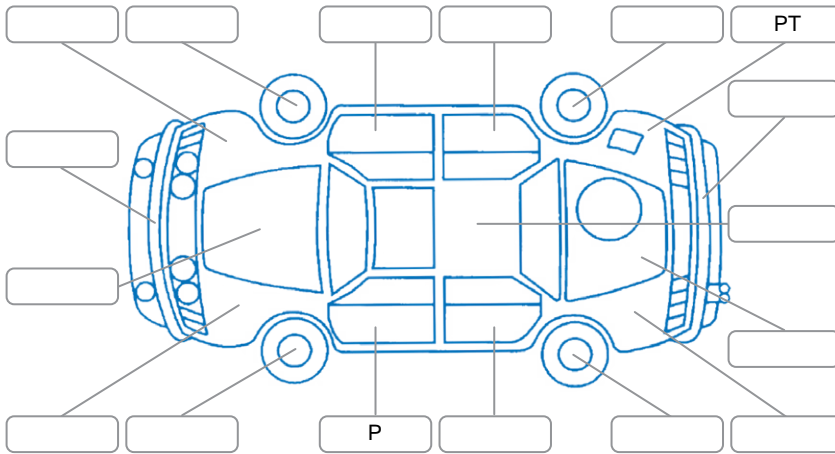

Report ID:	28,111,638	Version:	1
Created:	26 May 2026		

Make:	Toyota	Model:	Corolla
Body Style:	Wagon	Year:	2020
Rego No.:	RPG533	Rego Expiry:	24 Nov 2026
WoF Expiry:	18 May 2027	Odometer:	81,518 Kms
Good No.:	28111638	VIN:	7AT0H607X26014269
Next Service:	91493	Service History:	No

Key

S = Scratch R = Rust C = Crack * = Decals W = Significant scuffs
 D = Dent PT = Paint defect P = Pin dent SC = Stone Chips

Note: some defects and blemishes may not be displayed in the diagram

Body Inspection Comments