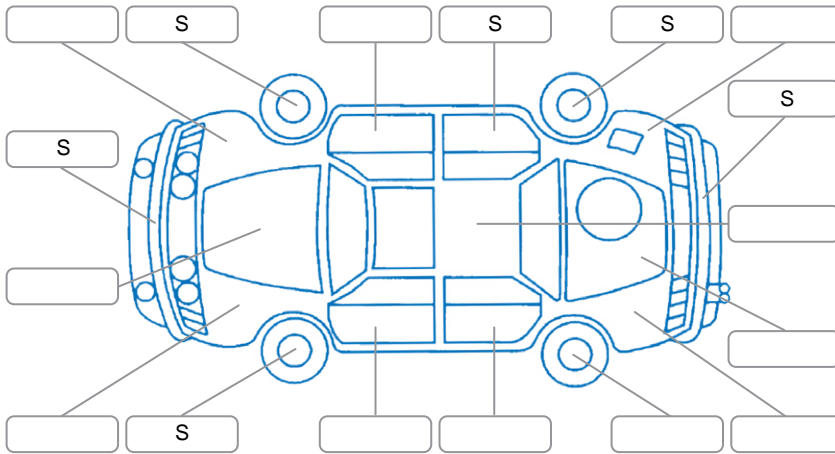

Report ID:	28,111,629	Version:	1
Created:	19 Jun 2026		

Make:	Lexus	Model:	IS300H
Body Style:	Sedan	Year:	2013
Rego No.:	RPG541	Rego Expiry:	15 Dec 2026
WoF Expiry:	04 Jun 2027	Odometer:	124,187 Kms
Good No.:	28111629	VIN:	7AT0B013X26012962
Next Service:	134,125 Kms	Service History:	No

Key
 S = Scratch R = Rust C = Crack * = Decals W = Significant scuffs
 D = Dent PT = Paint defect P = Pin dent SC = Stone Chips

Note: some defects and blemishes may not be displayed in the diagram

Body Inspection Comments