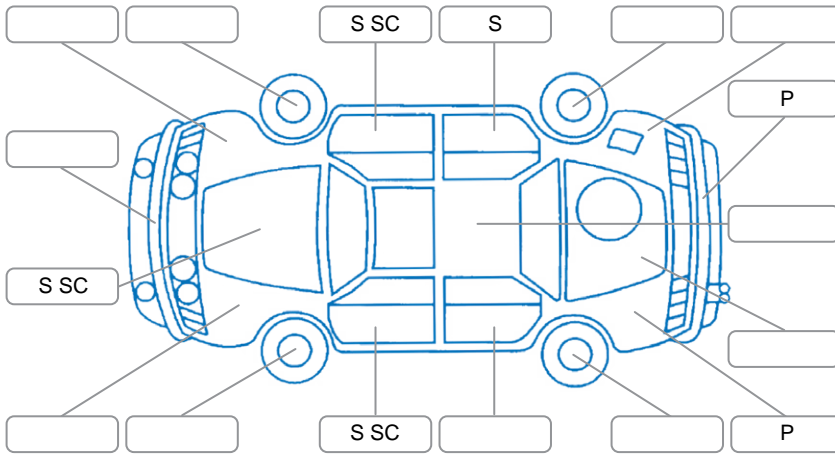

Report ID:	28,111,617	Version:	2
Created:	23 Jun 2026		

Make:	Toyota	Model:	Vellfire
Body Style:	SUV	Year:	2013
Rego No.:		Rego Expiry:	
WoF Expiry:	15 Jun 2027	Odometer:	77,815 Kms
Good No.:	28111617	VIN:	7AT0H65MX26262565
Next Service:	87,812 Kms	Service History:	No

Key
 S = Scratch R = Rust C = Crack * = Decals W = Significant scuffs
 D = Dent PT = Paint defect P = Pin dent SC = Stone Chips

Note: some defects and blemishes may not be displayed in the diagram

Body Inspection Comments