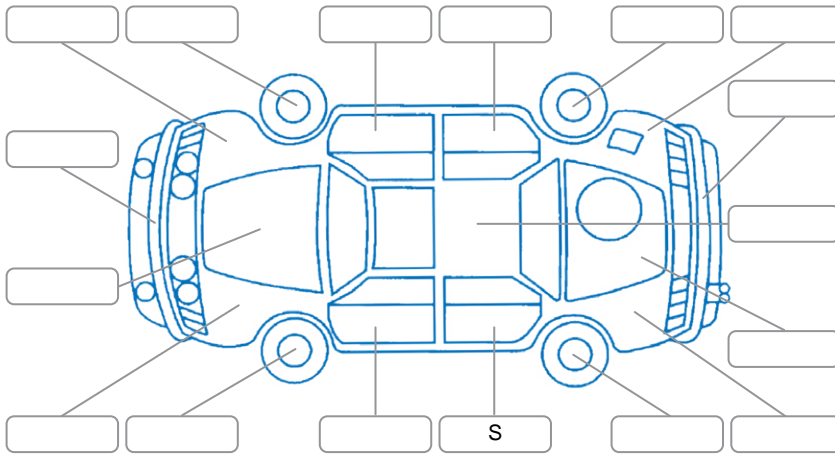

Report ID:	28,111,590	Version:	1
Created:	18 May 2026		

Make:	Nissan	Model:	Note
Body Style:	Hatchback	Year:	2022
Rego No.:		Rego Expiry:	
WoF Expiry:	15 May 2027	Odometer:	83,895 Kms
Good No.:	28111590	VIN:	7AT0DH79X26094364
Next Service:	93,880kms	Service History:	No

**Key**  
 S = Scratch    R = Rust    C = Crack    \* = Decals    W = Significant scuffs  
 D = Dent    PT = Paint defect    P = Pin dent    SC = Stone Chips

Note: some defects and blemishes may not be displayed in the diagram