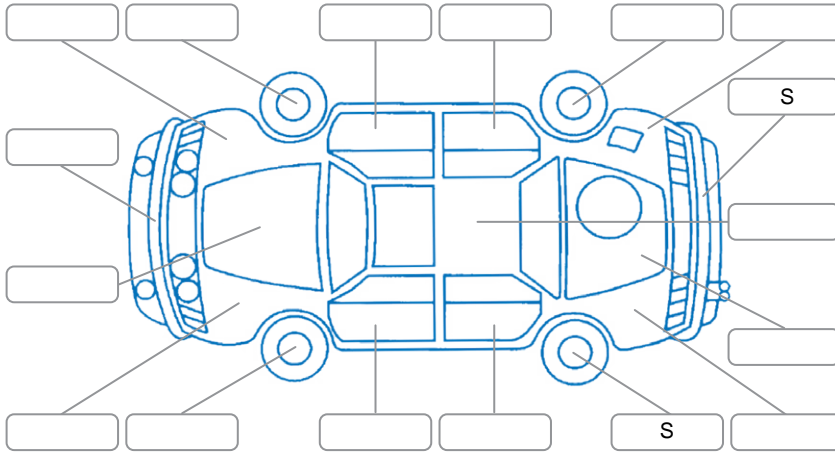

Report ID:	28,111,574	Version:	2
Created:	29 May 2026		

Make:	Mazda	Model:	Axela
Body Style:	Sedan	Year:	2014
Rego No.:		Rego Expiry:	
WoF Expiry:	15 May 2027	Odometer:	116,956 Kms
Good No.:	28111574	VIN:	7AT0C13JX26108328
Next Service:	126,943kms	Service History:	No

Key
 S = Scratch R = Rust C = Crack * = Decals W = Significant scuffs
 D = Dent PT = Paint defect P = Pin dent SC = Stone Chips

Note: some defects and blemishes may not be displayed in the diagram

Body Inspection Comments