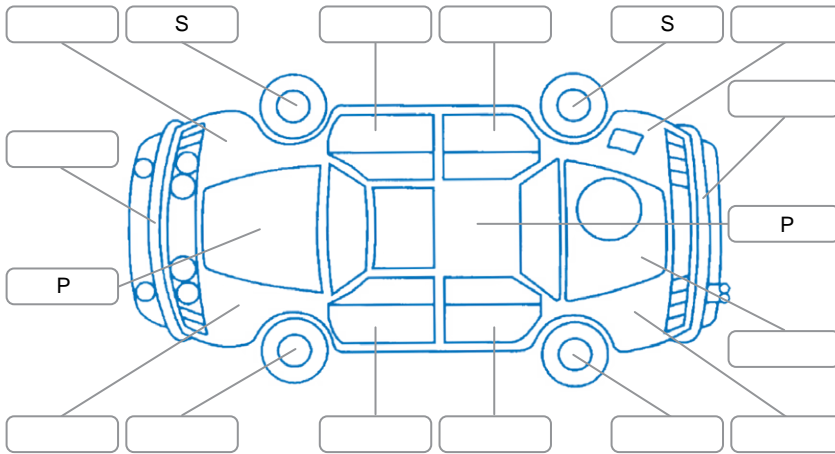

Report ID:	28,111,561	Version:	2
Created:	11 Jun 2026		

Make:	Subaru	Model:	Impreza
Body Style:	Hatchback	Year:	2017
Rego No.:		Rego Expiry:	
WoF Expiry:	09 Jun 2027	Odometer:	67,922 Kms
Good No.:	28111561	VIN:	7AT0GF09X26009872
Next Service:	77,909kms	Service History:	No

**Key**  
 S = Scratch    R = Rust    C = Crack    \* = Decals    W = Significant scuffs  
 D = Dent    PT = Paint defect    P = Pin dent    SC = Stone Chips

Note: some defects and blemishes may not be displayed in the diagram