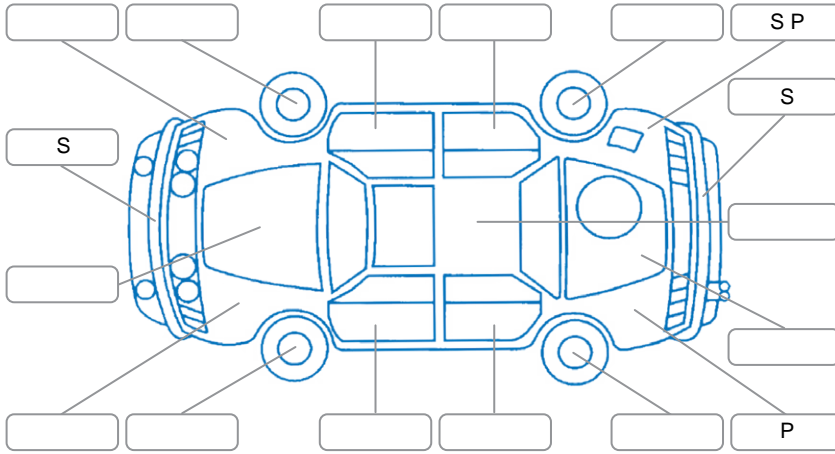

Report ID:	28,111,557	Version:	2
Created:	25 May 2026		

Make:	Toyota	Model:	Aqua
Body Style:	Hatchback	Year:	2013
Rego No.:		Rego Expiry:	
WoF Expiry:	22 May 2027	Odometer:	64,930 Kms
Good No.:	28111557	VIN:	7AT0H65YX26206130
Next Service:	74,907 kms	Service History:	No

Key

S = Scratch R = Rust C = Crack * = Decals W = Significant scuffs
 D = Dent PT = Paint defect P = Pin dent SC = Stone Chips

Note: some defects and blemishes may not be displayed in the diagram

Body Inspection Comments

Conditions During Body Inspection: Dry Wet

Under Carriage and Under Bonnet Inspection Comments

Interior Comments

Seats:	Good
Carpets:	Good
Panels:	Good
Dashboard:	Good

General Comments

Road Conditions During Test Drive	Wet	
Engine Timing Mechanism	Timing Chain	
Evidence of Cam Belt Replacement	<input type="checkbox"/> Yes <input type="checkbox"/> No	Kms
Inspected by:	Dean Sinclair	
Published by:	Scott Stewart	
Inspection Date:	25 May 2026	