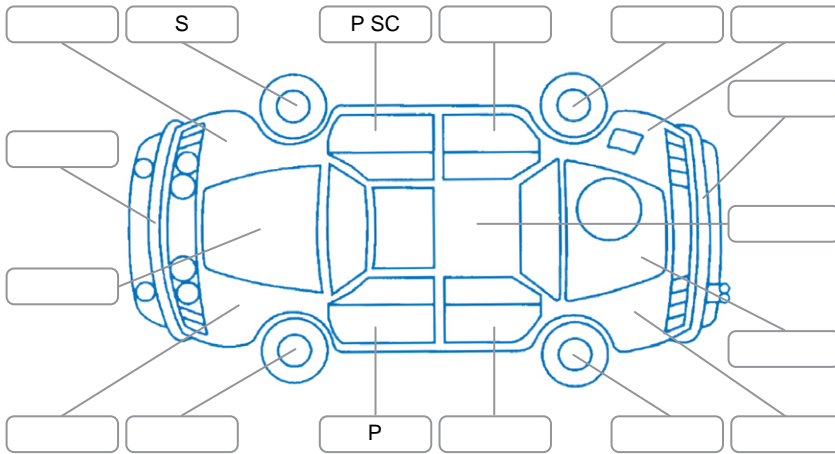

Report ID:	28,111,542	Version:	2
Created:	10 Jun 2026		

Make:	Subaru	Model:	Outback
Body Style:	Wagon	Year:	2015
Rego No.:		Rego Expiry:	
WoF Expiry:	08 Jun 2027	Odometer:	140,186 Kms
Good No.:	28111542	VIN:	7AT0GF16X26012090
Next Service:	150,172kms	Service History:	No

**Key**  
 S = Scratch    R = Rust    C = Crack    \* = Decals    W = Significant scuffs  
 D = Dent    PT = Paint defect    P = Pin dent    SC = Stone Chips

Note: some defects and blemishes may not be displayed in the diagram