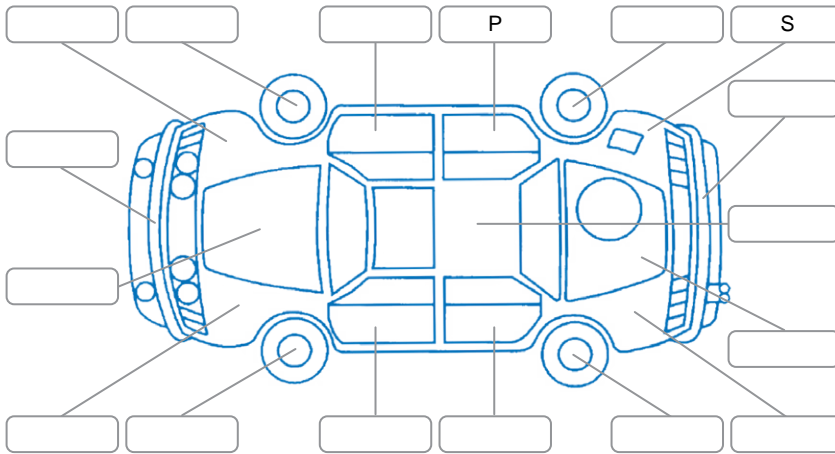

Report ID:	28,111,492	Version:	2
Created:	26 May 2026		

Make:	Toyota	Model:	Alphard
Body Style:	Wagon	Year:	2012
Rego No.:		Rego Expiry:	
WoF Expiry:	25 May 2027	Odometer:	88,636 Kms
Good No.:	28111492	VIN:	7AT0H64EX26234747
Next Service:	98,622kms	Service History:	No

**Key**  
 S = Scratch    R = Rust    C = Crack    \* = Decals    W = Significant scuffs  
 D = Dent    PT = Paint defect    P = Pin dent    SC = Stone Chips

Note: some defects and blemishes may not be displayed in the diagram