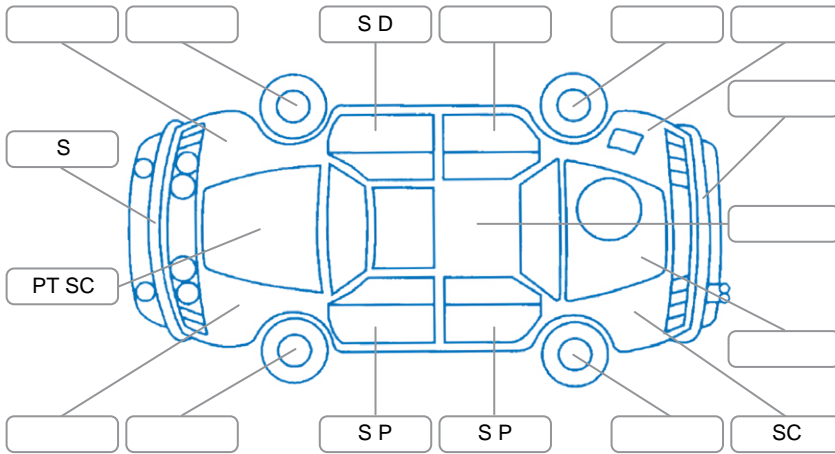

Report ID:	28,111,471	Version:	1
Created:	03 Jul 2026		

Make:	Subaru	Model:	XV
Body Style:	Hatchback	Year:	2012
Rego No.:	RPG544	Rego Expiry:	28 Dec 2026
WoF Expiry:	09 Jun 2027	Odometer:	92,166 Kms
Good No.:	28111471	VIN:	7AT0GF1XX26026046
Next Service:	102,159 Kms	Service History:	No

Key
 S = Scratch R = Rust C = Crack * = Decals W = Significant scuffs
 D = Dent PT = Paint defect P = Pin dent SC = Stone Chips

Note: some defects and blemishes may not be displayed in the diagram

Body Inspection Comments

Conditions During Body Inspection: Dry

Under Carriage and Under Bonnet Inspection Comments

Interior Comments

Seats:	Average
Carpets:	Good
Panels:	Good
Dashboard:	Good

General Comments

AWD

Road Conditions During Test Drive	Dry	
Engine Timing Mechanism	Timing Chain	
Evidence of Cam Belt Replacement	<input type="checkbox"/> Yes <input type="checkbox"/> No	Kms
Inspected by:	Kees Gould	
Published by:	Jason Bucksey	
Inspection Date:	29 Jun 2026	