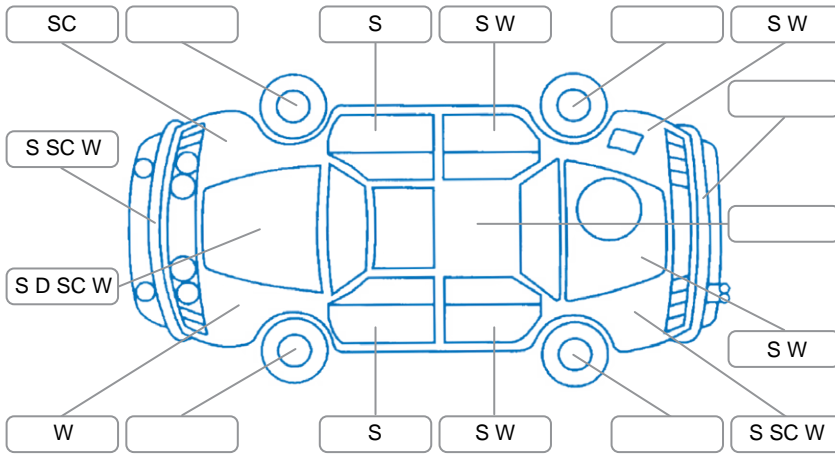

Report ID:	28,111,444	Version:	2
Created:	28 Apr 2026		

Make:	Nissan	Model:	Navara
Body Style:	Utility	Year:	2017
Rego No.:	KJD628	Rego Expiry:	26 Jan 2027
WoF Expiry:	28 Apr 2027	Odometer:	72,105 Kms
Good No.:	28111444	VIN:	MNTCB2D23A0004228
Next Service:	82,105 km	Service History:	No

Key
 S = Scratch R = Rust C = Crack * = Decals W = Significant scuffs
 D = Dent PT = Paint defect P = Pin dent SC = Stone Chips

Note: some defects and blemishes may not be displayed in the diagram

Body Inspection Comments

Canopy keys provided.

Conditions During Body Inspection Dry

Under Carriage and Under Bonnet Inspection Comments

Interior Comments

Seats:	Average
Carpets:	drivers footwell ware.
Panels:	scuffs.
Dashboard:	scuffs on glovebox.