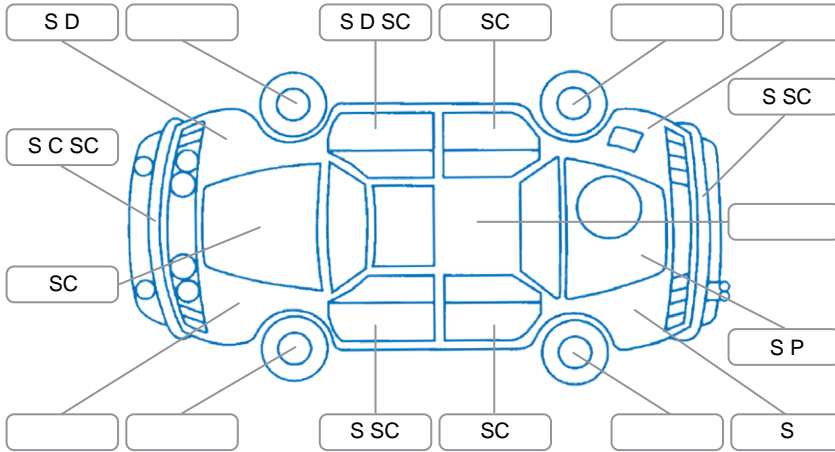

Report ID:	28,111,376	Version:	1
Created:	15 Apr 2026		

Make:	Mazda	Model:	Tribute
Body Style:	SUV	Year:	2002
Rego No.:	FBG882	Rego Expiry:	06 Nov 2026
WoF Expiry:	02 Aug 2026	Odometer:	265,205 Kms
Good No.:	28111376	VIN:	7A8C1360709109368
Next Service:		Service History:	No

Key

S = Scratch R = Rust C = Crack * = Decals W = Significant scuffs
 D = Dent PT = Paint defect P = Pin dent SC = Stone Chips

Note: some defects and blemishes may not be displayed in the diagram

Body Inspection Comments

Minor stonechips on windscreen

Conditions During Body Inspection

Wet

Under Carriage and Under Bonnet Inspection Comments

Front wheel drive
 Oil leak

Interior Comments

Seats:	Good
Carpets:	Good
Panels:	Good
Dashboard:	Good