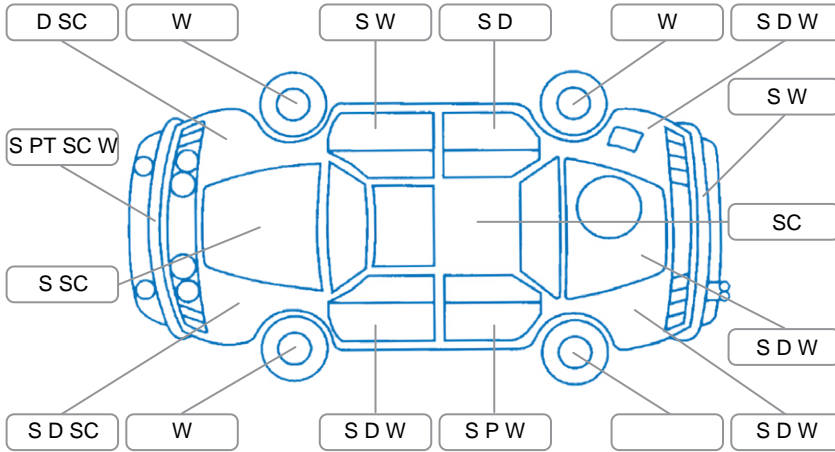

Report ID:	28,111,369	Version:	1
Created:	13 Apr 2026		

Make:	Toyota	Model:	Hilux
Body Style:	Utility	Year:	2012
Rego No.:	GPY587	Rego Expiry:	04 Sep 2026
WoF Expiry:	09 Apr 2027	Odometer:	235,710 Kms
Good No.:	28111369	VIN:	MR0EZ12G804156373
Next Service:	245,618km	Service History:	Yes

Key

S = Scratch R = Rust C = Crack * = Decals W = Significant scuffs
 D = Dent PT = Paint defect P = Pin dent SC = Stone Chips

Note: some defects and blemishes may not be displayed in the diagram

Body Inspection Comments

Windscreen stone chips

Conditions During Body Inspection

Dry

Under Carriage and Under Bonnet Inspection Comments

Underbody surface rust
 Rear wheel drive

Interior Comments

Seats:	Good
Carpets:	Good
Panels:	Good
Dashboard:	Good