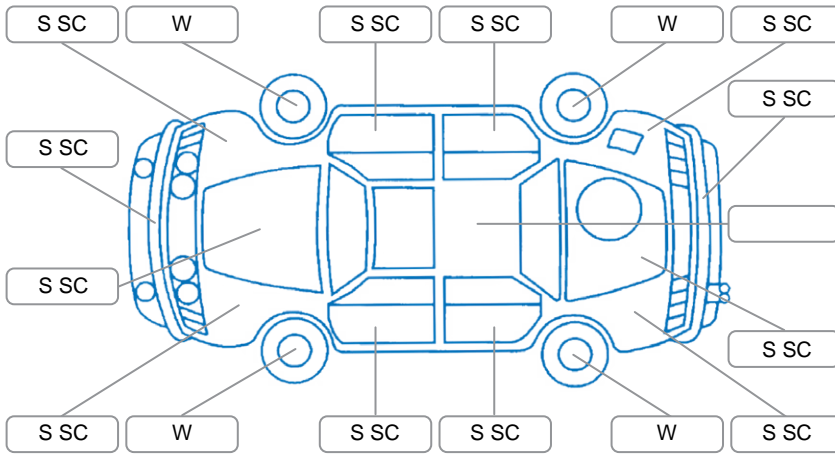

Report ID:	28,111,221	Version:	2
Created:	18 Apr 2026		

Make:	Nissan	Model:	Navara
Body Style:	Utility	Year:	2017
Rego No.:	QNJ985	Rego Expiry:	04 May 2026
WoF Expiry:	11 Apr 2027	Odometer:	115,997 Kms
Good No.:	28111221	VIN:	MNTCB2D23A0004468
Next Service:	125995	Service History:	No

Key

S = Scratch R = Rust C = Crack * = Decals W = Significant scuffs
 D = Dent PT = Paint defect P = Pin dent SC = Stone Chips

Note: some defects and blemishes may not be displayed in the diagram

Body Inspection Comments