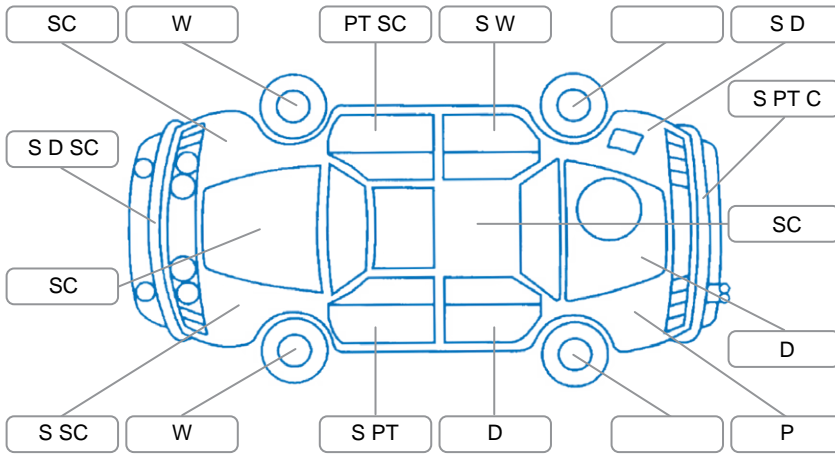

Report ID:	28,111,189	Version:	1
Created:	13 Apr 2026		

Make:	Toyota	Model:	Wish
Body Style:	Wagon	Year:	2004
Rego No.:	LFF7	Rego Expiry:	18 May 2026
WoF Expiry:	04 May 2026	Odometer:	208,994 Kms
Good No.:	28111189	VIN:	7AT0H64BX18198095
Next Service:	212000	Service History:	No

**Key**  
 S = Scratch    R = Rust    C = Crack    \* = Decals    W = Significant scuffs  
 D = Dent    PT = Paint defect    P = Pin dent    SC = Stone Chips

Note: some defects and blemishes may not be displayed in the diagram

### Under Carriage and Under Bonnet Inspection Comments

Oil seepage lower engine Area, L/F inner CV Boot grease seepage.