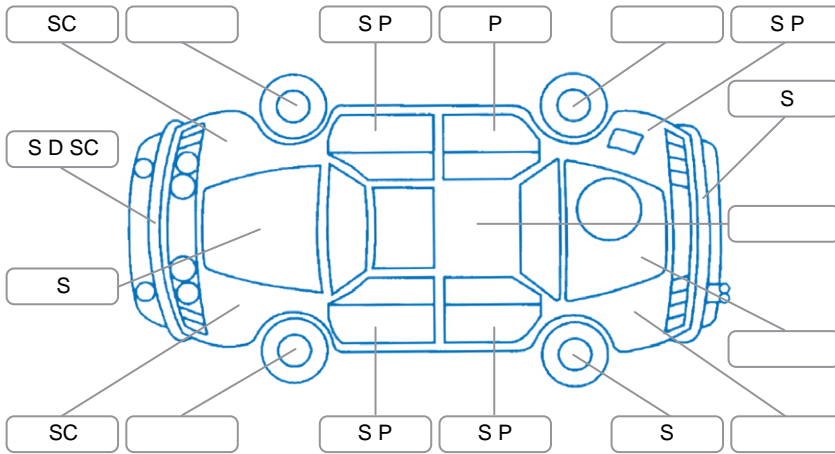

Report ID:	28,111,127	Version:	1
Created:	15 Apr 2026		

Make:	Holden	Model:	Commodore
Body Style:	Sedan	Year:	2015
Rego No.:	JJG78	Rego Expiry:	30 Jul 2026
WoF Expiry:	21 Apr 2027	Odometer:	159,262 Kms
Good No.:	28111127	VIN:	6G1FB5E35FL138463
Next Service:	170,000 Kms	Service History:	No

Key
 S = Scratch R = Rust C = Crack * = Decals W = Significant scuffs
 D = Dent PT = Paint defect P = Pin dent SC = Stone Chips

Note: some defects and blemishes may not be displayed in the diagram

Body Inspection Comments

Conditions During Body Inspection: Dry

Under Carriage and Under Bonnet Inspection Comments

Interior Comments

Seats:	Good
Carpets:	Good
Panels:	Average
Dashboard:	Good

General Comments

Road Conditions During Test Drive	Dry		
Engine Timing Mechanism	Timing Chain		
Evidence of Cam Belt Replacement	<input type="checkbox"/> Yes	<input type="checkbox"/> No	Kms
Inspected by:	Kees Gould		
Published by:	Kieran Driver		
Inspection Date:	13 Apr 2026		