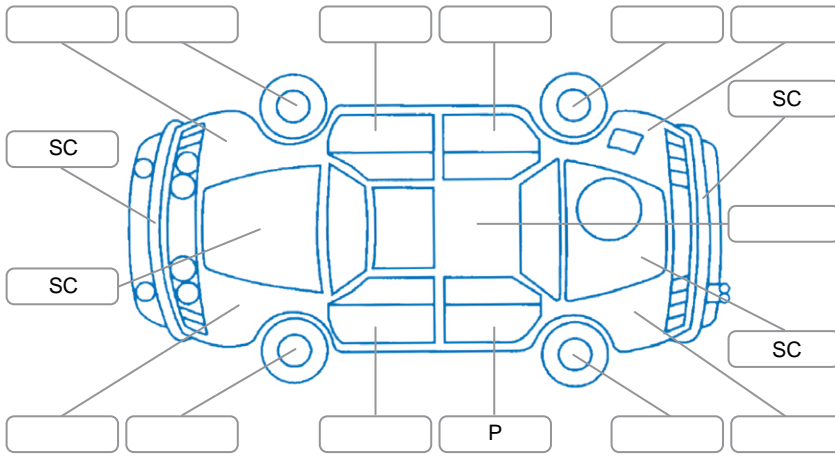

Report ID:	28,111,115	Version:	3
Created:	14 Apr 2026		

Make:	Toyota	Model:	Estima
Body Style:	Van	Year:	2015
Rego No.:	QUD464	Rego Expiry:	22 Apr 2026
WoF Expiry:	27 Apr 2027	Odometer:	116,060 Kms
Good No.:	28111115	VIN:	7AT0H61YX24189964
Next Service:	125000 kms	Service History:	No

Key
 S = Scratch R = Rust C = Crack * = Decals W = Significant scuffs
 D = Dent PT = Paint defect P = Pin dent SC = Stone Chips

Note: some defects and blemishes may not be displayed in the diagram

Body Inspection Comments