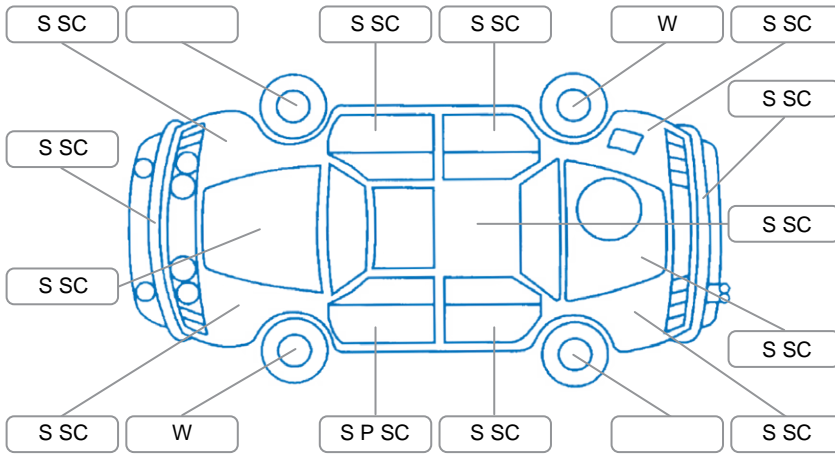

Report ID:	28,110,979	Version:	2
Created:	21 Apr 2026		

Make:	Nissan	Model:	Juke
Body Style:	Hatchback	Year:	2015
Rego No.:	NCP249	Rego Expiry:	15 May 2026
WoF Expiry:	28 Apr 2027	Odometer:	174,328 Kms
Good No.:	28110979	VIN:	7AT0DH8HX20410905
Next Service:	184303	Service History:	No

**Key**

S = Scratch    R = Rust    C = Crack    \* = Decals    W = Significant scuffs  
 D = Dent    PT = Paint defect    P = Pin dent    SC = Stone Chips

Note: some defects and blemishes may not be displayed in the diagram