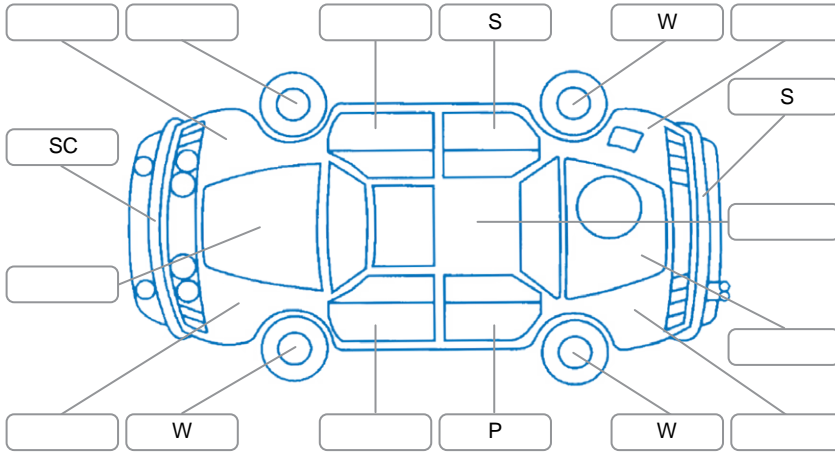

Report ID:	28,110,946	Version:	1
Created:	15 Apr 2026		

Make:	Polestar	Model:	Polestar 2
Body Style:	Hatchback	Year:	2022
Rego No.:	PMK862	Rego Expiry:	21 Aug 2026
WoF Expiry:	30 Sep 2026	Odometer:	46,156 Kms
Good No.:	28110946	VIN:	YSMVSEFA9PL118560
Next Service:	56760	Service History:	Yes

Key
 S = Scratch R = Rust C = Crack * = Decals W = Significant scuffs
 D = Dent PT = Paint defect P = Pin dent SC = Stone Chips

Note: some defects and blemishes may not be displayed in the diagram

Body Inspection Comments

LF & LR tyre sidewall damage

Conditions During Body Inspection

Dry

Under Carriage and Under Bonnet Inspection Comments

FWD

Interior Comments

Seats:	Good
Carpets:	Good
Panels:	Good
Dashboard:	Good

General Comments